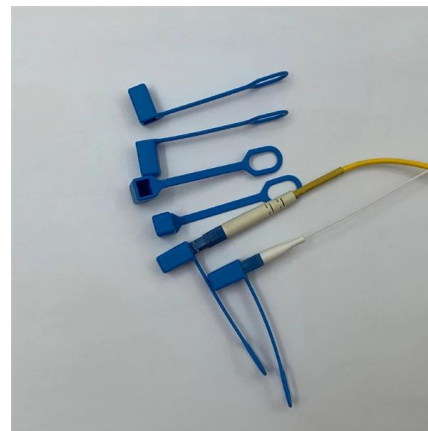

A patch cable, also known as a patch cord, is a short length of cable used to connect two electronic or optical devices for signal routing. These cables are typically used to connect network

Blue and Green Patch Cord Loss , Loss between APC and UPC

We discuss the typical loss ranges for both UPC and APC connectors, allowing you to make informed decisions when selecting the appropriate connector for your specific application.

How to correctly install fiber optic patch cords

Yingda outlines the tools and materials needed to install fiber optic patch cords, as well as a complete step-by-step installation guide and important

Huawei SS-OP-D-LC-M-3 LC/PC-LC/PC Multimode 3m

The Huawei SS-OP-D-LC-M-3 is a high-quality multimode patch cord designed to support efficient and reliable data transmission. Featuring LC/PC connectors on