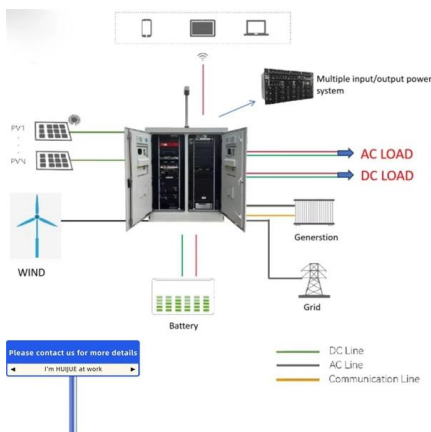

6 Easy Steps Patch cord & Connect Like a Pro

NewYork Cables Cat6 Patch Cable/Cord is designed for the enhancement of data transmission while keeping minimal EMI and interference. Its internal structure