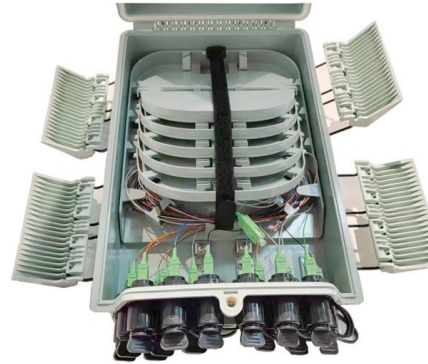

Huawei Patch Cord LC/APC single mode 10m G.657B3 0.25mm GJxFN 3.0x1.2mm, 14130DQG, EAN 6901443470617 günstig - ab 0 EUR portofrei kaufen

HUAWEI Patch Cord LC/APC LC/APC single mode 30m G.657B3

Huawei Technologies: HUAWEI Patch Cord LC/APC LC/APC single mode 30m G.657B3 0,25mm GJxFN 3.0x1,2mm invisible with pressure-sensitive adhesive (14130DQG-002, 6901443470631) in

ZTE/Huawei PDLC Fiber Optic Outdoor Patch Cord

Description ZTE/Huawei PDLC Waterproof fiber patch cord is standard size for Duplex LC Connectors, and the outer housing with metal protective device. The

Understanding Huawei Mini SC Patch Cord Applications and Benefits

Huawei Mini SC patch cords are widely used in residential installations and commercial setups to connect customers' devices to their Internet Service Provider (ISP). 4. Military and