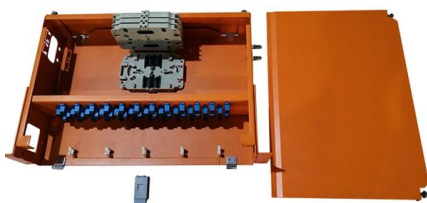

4 Meter 2 Fiber Opti-Core Push Pull LC Duplex Optic Patch Cord

[/pdf] About: This patch cord is designed for optical fiber communication systems, providing a means to connect different devices or network components. Also Known As: o LC Duplex Fiber Optic