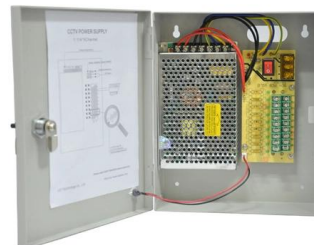

Benefits and Uses of Cast Bronze Plaques , Metal Designs

Why Choose Cast Bronze Plaques? Durability and Longevity One of the most significant advantages of cast bronze plaques is their incredible