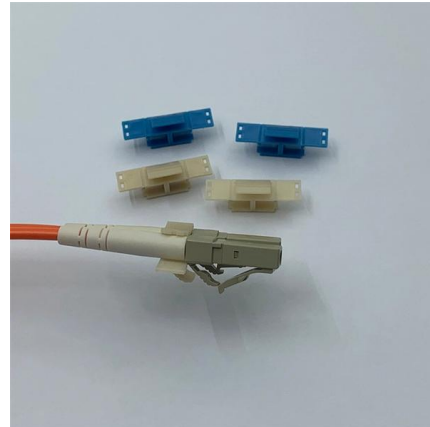

Experience the speed and reliability of uncapped fiber internet connectivity for your home.