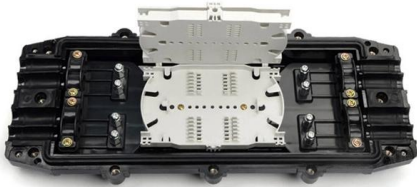

Pluggable Transceivers Installation Guide

Extreme Networks SFP Modules Extreme Networks switches and routers support SFP (small form factor pluggable) interface modules, also known as mini-GBICs.

Complete Guide to Choosing the Right 100M Optical