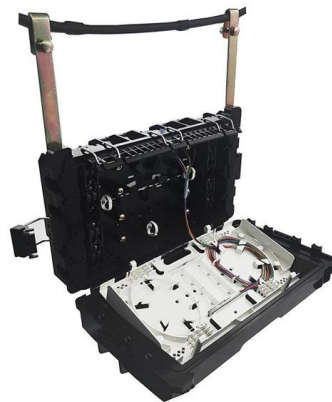

From standard 1U to 8U sizes to fully customized Non-standard enclosures.

AshwinD24's gists · GitHub

GitHub Gist: star and fork AshwinD24's gists by creating an account on GitHub.