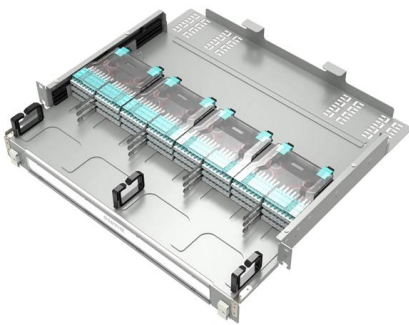

Tray and Ladder Sizing by Cable Capacity Calculator - IEC

Calculate tray and ladder sizes by cable capacity with our IEC-compliant calculator for efficient and accurate electrical installations.

Cable Tray Fill Calculator Online

The Cable Tray Fill Calculator is a valuable tool used in electrical engineering and construction to determine the percentage of a cable tray that is

Cable Tray Fill Calculator

A Cable Tray Fill Calculator helps determine the proper filling ratio and load capacity of a cable tray, ensuring safety and efficiency in electrical