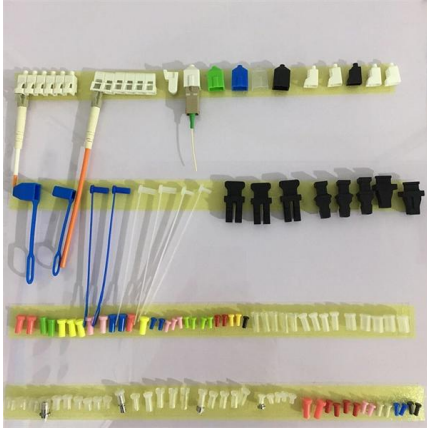

How much does it cost to install a distribution box in Mongolia

---