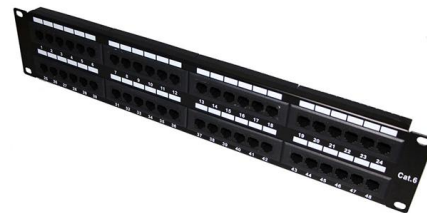

Junction Box Cost Guide: Prices & Installation 2026

Junction box costs range from low-price indoor models (\$10-\$60) to weatherproof units (\$70-\$450), with installation averaging \$100-\$300 depending