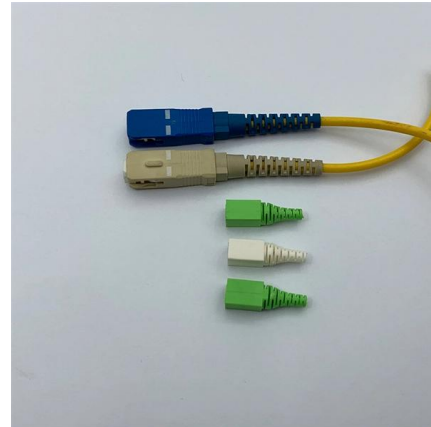

Freight Shipping Between the US and Europe

How Much Does Shipping Between the USA and Europe Cost? The calculation of shipping costs in any direction is determined by various factors, including loading and unloading expenses, document

WORLD WIDE WEB JOURNAL Home

O'Reilly & Associates, Inc. 103A Morris St.
Sebastopol, CA United States