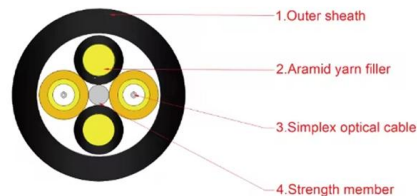

Floor Type 576 Core Outdoor Fiber Distribution Hub

SMC Distribution Box for FTTH Solutions offers 576 core, 576 port Outdoor FDT ODF optical fiber cable terminal distribution. Perfect for FTTH, FTTB, FTTH networks., Alibaba