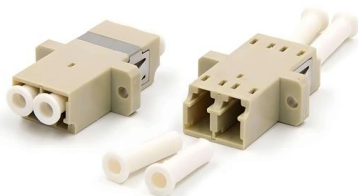

Kexint Factory Price 576 Cores FTTH Fiber Distribution Box

It provides ONU, STB, router, fiber optic transceiver, optic module, which is favored both at home and abroad, also enjoys a good reputation in Russia, Africa and Southeast Asia.

576 Cores Floor Mount Fiber Optic Distribution Cabinet

Description: Cross Connection Distribution Cabinet is designed for a cross connection between telecom feeder cable and customer cable. It is normally in a

Communication equipment Distribution box 576 core Fiber optic cable

Communication equipment bo & icirc;te Distribution 576 core Fiber optic cable Bo & icirc; you transfer Communication equipment bo & icirc; Optical Fiber cable Distribution te Bo & icirc;te interface

Optic Distribution Cabinet, 576 Cores Fiber Distribution

It is widely used to handle fiber optic cross connections and to accommodate passive optical splitters in PON FTTH networks, but can also be used for cross splicing