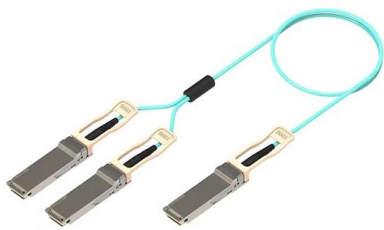

Optic Distribution Cabinet, 576 Cores Fiber Distribution

Hongyou produces all kind of Fiber Distribution Cabinet, Fiber Distribution Hub, Optic Distribution Cabinet in large quantity with cost-effective price.

FTTH 576 core optical fiber cabinet SMC Optical Fiber

FTTH 576 core optical fiber cabinet SMC Optical Fiber Distribution cabinet 576 ODF cabinet outdoor Waterproof IP65.Made of SMC material, waterproof and

Fiber Distribution Terminal 576(Splitter Type)

This FDT is used for connecting, allocation and dispatching of communication optical cables to each optical distribution node, providing safe, reliable and flexible management equipment of optical fiber

Outdoor Fiber Distribution Cabinet

IP65 Outdoor optical distribution cabinet 144/288/576 cores This cabinet is widely used in FTTH access network provides