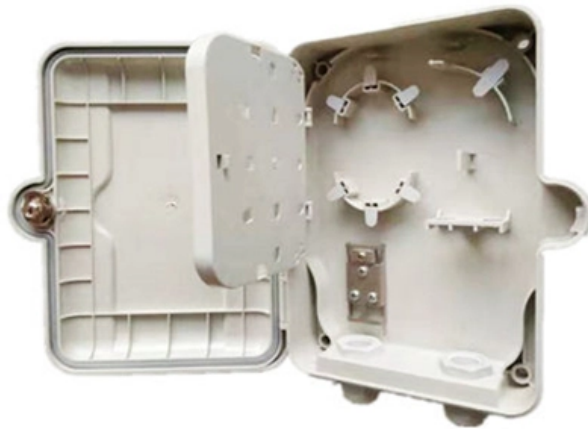

How much does a German integrated distribution box cost