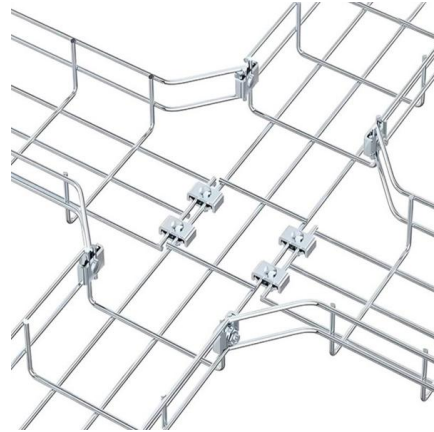

Distribution boxes

Where can I buy a reliable distribution board?
You can order directly from the official Könnor & Söhne website, where you'll find certified models at competitive prices.

How much does septic distribution box replacement cost?

Septic distribution box (D-box) replacement costs $600 to $2,000 on average. Costs vary based on the materials used, local labor rates, and

Comprehensive Guide to Septic Tank Distribution Box Costs

Discover costs, factors, and tips for replacing your septic tank distribution box to ensure a reliable wastewater system.