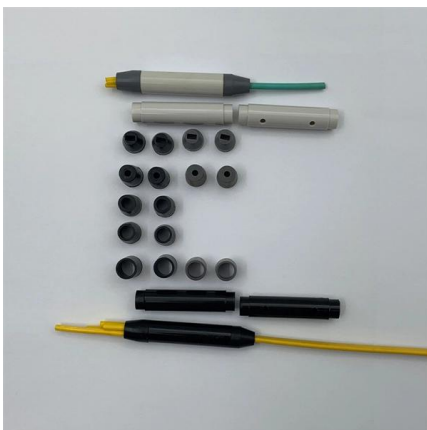

How much does it cost to install a new dedicated circuit?

The average cost to install a dedicated electrical circuit is $250 to $900 for labor and materials. Most spend about $650 for an electrician to run a