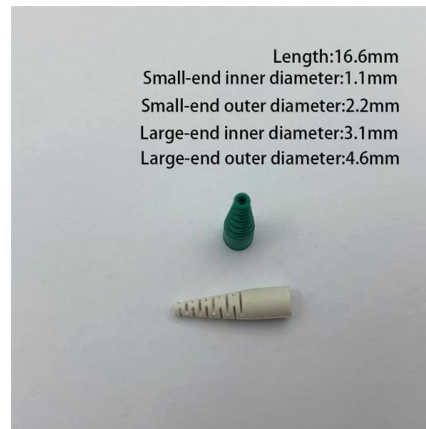

60 amp

Get free shipping on qualified 60 amp Power Distribution products or Buy Online Pick Up in Store today in the Electrical Department.