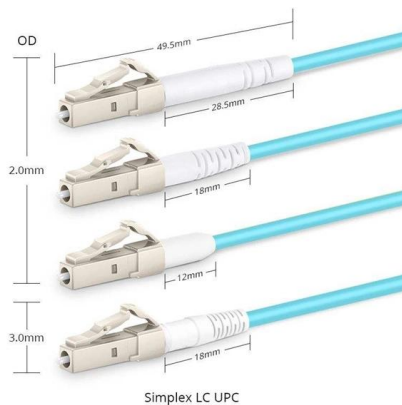

Cable Trays In Slovenia

We, one of the well-known Cable Trays Manufacturers in Slovenia, offer top-notch trays that keep your electrical system organized and protected. Our durable, high-quality trays come in various sizes and