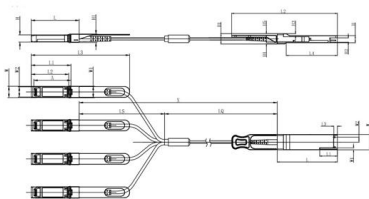

Cable trays are used for distribution in industrial objects, road infrastructure, air and rail transport, as well as electrical transmission and telecommunications; all of these require adaptable and safe wiring

Unit mm

CSFP28	L	L1	L2	L3	L4	W	W1	W2	H	H1	H2	H3	H4	H5	H6
Max	72.2	-	128	4.25	61.4	18.45	-	6.2	8.6	12.4	5.35	2.5	1.6	2.0	-
Type	72.0	-	4.20	61.2	18.35	-	-	8.5	12.2	5.2	2.3	1.5	1.8	6.55	-
Min	68.8	16.5	124	4.05	61.0	18.25	2.2	5.8	8.4	12.0	5.05	2.1	1.3	1.6	-

SFP28	L	L1	L2	L3	W	W1	W2	H	H1	A
Max	57.6	47.7	44.55	119.9	13.8	14.0	12.3	8.7	10.3	45.25
Type	57.4	47.5	44.35	117.9	13.55	13.8	12.1	8.5	10.1	45
Min	57.2	47.3	44.15	115.9	13.3	13.6	11.9	8.4	9.9	44.65

Cable Tray Price List 2024 PDF , PDF , Electrical Wiring

Price List Cable Tray 2024 - Free download as PDF File (.pdf), Text File (.txt) or view presentation slides online.

60° Horizontal Elbow , Cable Tray Systems , PUPCO

CABLE TRAYS 60° Horizontal Elbow Product Description The 60° Horizontal Elbow All fittings have 3" tangents at the end of curved side rails Fittings are available in