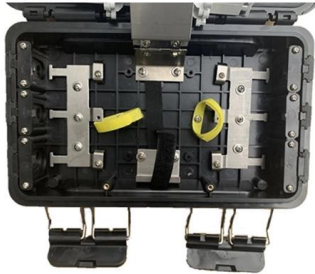

How much do Slovenian cable tray elbows cost

How much do Slovenian cable tray elbows cost

Cable Tray Manufacturers In Slovenia, Electrical Cable Tray Suppliers

Being one of the trusted Galvanized Cable Tray Exporters and Suppliers in Slovenia, we promise you the timely delivery and after-sale support. Drop us your requirements and speak with our experts to

30° Horizontal Elbow , Cable Tray Systems , PUPCO

Discover our 30° Horizontal Elbow for cable tray systems. Seamlessly transition between sections and fittings, reducing tray width. Contact us today!

Cable Tray In Slovenia, Cable Tray Manufacturers Suppliers Slovenia

Cable Trays In Slovenia

We, one of the well-known Cable Trays Manufacturers in Slovenia, offer top-notch trays that keep your electrical system organized and protected. Our durable, high-quality trays come in various sizes and

Fiberglass Cable Tray Horizontal Elbows 90°

Rung spacing specified in the tray straight sections does not necessarily apply to fittings. Smooth radius fittings are compact and the curved rail shape is an aid for cable pulling. Factory engineering support