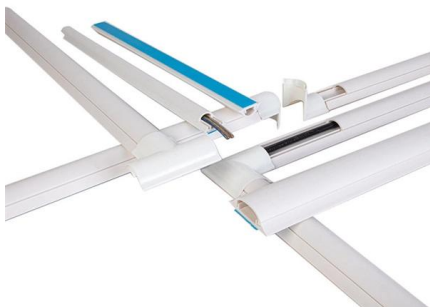

Household metal box electrical distribution box

Household metal box electrical distribution box

An Ultimate Guide for Metal Distribution Boxes

Among the various types of distribution boxes, metal distribution boxes stand out due to their durability, fire resistance, and grounding capabilities. This article explores

Power Distribution Boxes Explained Simply

Learn what a power distribution box is, how it works, key components, types, and why it's vital for safe and efficient electrical systems.

Distribution Box Guide: Types, Components & Solutions

Understand distribution boxes (DB boxes) in 5 minutes. Learn about types, components, functions, and uses. Find the perfect DB box for your needs.

Top-quality & Branded Electrical Consumer Units , TED

Domestic consumer units, also known as fuse boxes or distribution boards, are central hubs in residential electrical systems. They house circuit breakers, RCDs

Metal electrical distribution box IP65 for wall mounting

Wall mounted electrical distribution box. Metal cabinet-style design with door. IP65 environmental protection, which allows the distribution box to be installed outside.