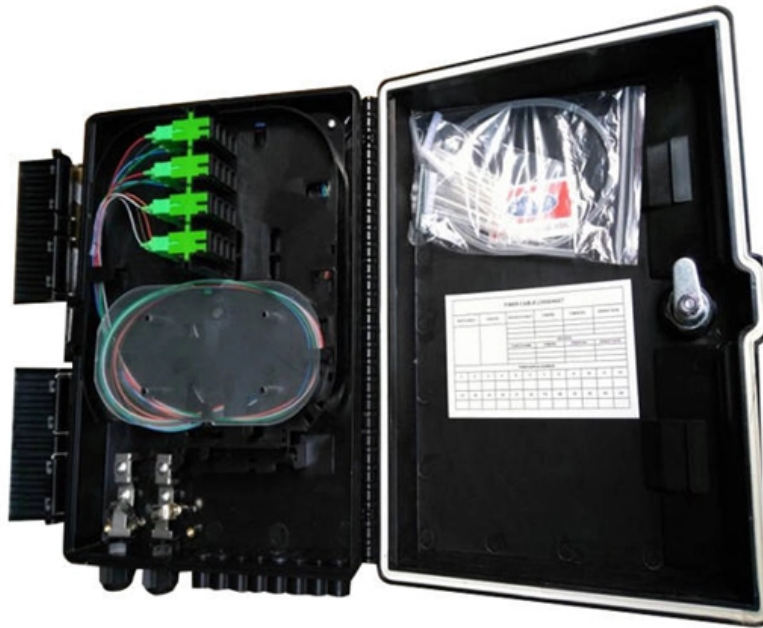

Household electrical distribution box wire cross- sectional area

Overview

This online Wire Size Calculator is designed for the convenient and accurate calculation of cable cross-sectional areas based on parameters such as power, voltage, and cable length. The cross-section area of a round single wire can be calculated as The cross-section area of bunched wires can be calculated as The diameter of a single wire cross-section area can be calculated as Electrical engineering. The wire size calculator will help you select the correct gauge of electrical wire for your next electrical project, such as installing a pump in your garden pond, wiring up your tiny house, or getting power to your shed. Determine precise electrical conductor sizes with the Wire Cross Sectional Area Calculator. Convert AWG to mm^2 , calculate diameter, and estimate safe ampacity for Copper and Aluminum wires instantly.