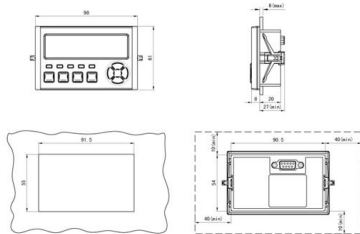

Household electrical distribution box integrated cover plate

Household electrical distribution box integrated cover plate

Amazon .uk: Fuse Box Cover

Grey Household Fuse Box Consumer Unit Cover - Electricity Box Cover for Home, New Build Property, Office and Industrial - (Wide To Fit 450mm X 235mm X 130mm Box) 4.4 (11) £3995 £6 delivery Wed