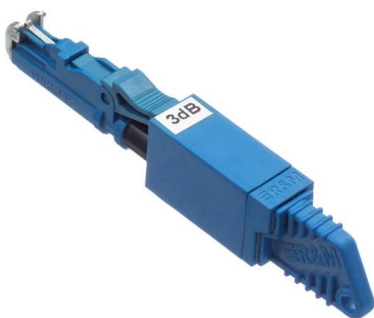

Distribution Box Guide: Types, Components & Solutions

Understand distribution boxes (DB boxes) in 5 minutes. Learn about types, components, functions, and uses. Find the perfect DB box for your needs.