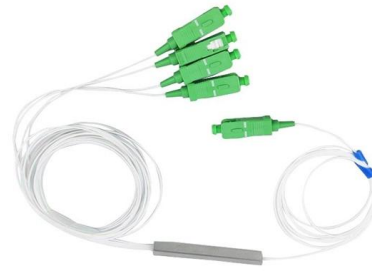

Household electrical distribution box integrated cover plate

Household electrical distribution box integrated cover plate

Amazon .uk: Fuse Box Cover

Grey Household Fuse Box Consumer Unit Cover - Electricity Box Cover for Home, New Build Property, Office and Industrial - (Wide To Fit 450mm X 235mm X 130mm Box) 4.4 (11) £3995 £6 delivery Wed

One popular solution is to integrate the DB box cabinet with a shoe rack, especially when the electrical distribution board is located near the entryway. This

Electric Box Cover Breaker Enclosure Distribution Box

Buy Electric Box Cover Breaker Enclosure Distribution Box Circuit Breaker Panel Box online today! Made of good quality plastic material, this circuit breaker

Electrical Distribution Box with Hinged Cover, Panel Box

Shop Electrical Distribution Box with Hinged Cover, Panel Box with Waterproof & Dustproof Enclosure, Indoor Outdoor Junction Box with Mounting Plate at Target.

Electrical Box Covers

Metal Electrical Box Covers & Device Plates - Made in the USA Durable galvanized steel covers and device-mount plates, sized for standard 4" square metal-electric