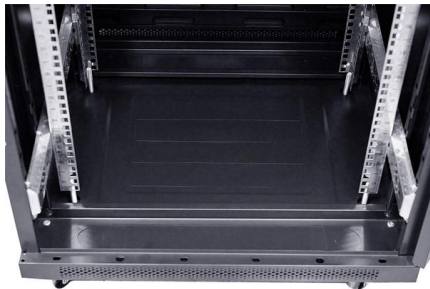

How to Choose a House Distribution Box , CHINT global

This article guides you through selecting a distribution box that is both affordable and safe, emphasizing key features, configuration, and practical

smseace Distribution Protection Box, ABS Plastic Transparent Cover

Product name: Distribution protection box (design of 5 ways circuit breakers) Material: The shell is made of ABS plastic, the cover is made of transparent PC, the sealing ring is made of silicon rubber, and the guide rail is made of tin plate. Packing: 1PCS x power distribution protection box; 1PCS x35mm guide rail;

Contact Us

For datasheets, pricing, or custom high-speed optical interconnect solutions, please visit:

<https://www.syropy.com.pl>