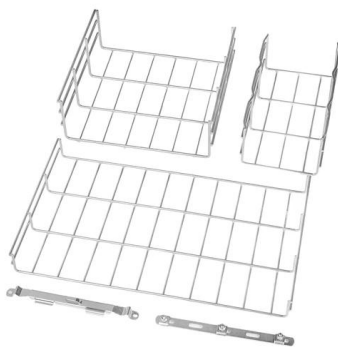

smseace Distribution Protection Box, ABS Plastic Transparent Cover

smseace Distribution Protection Box, ABS Plastic Transparent Cover Waterproof Distribution Box IP65, for Indoor Wall Circuit Breaker (8 Way) - Amazon Product name: Distribution protection box