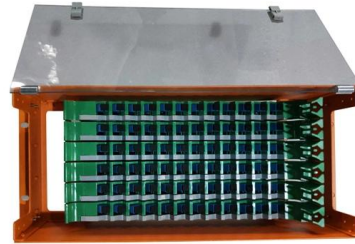

Hot-swappable power distribution unit for private power grid 1000mm depth

Hot-swappable power distribution unit for private power grid 1000m

High Power Hot Swap Controllers

Analog Devices' high power HS controllers employ multiple patented features that relieve MOSFET selection and costs, providing savings over traditional hot swap solutions while augmenting high

DATASHEET

Eaton Industries GmbH 1 / 1 05/2020 by Eaton Industries GmbH

SOETECK Precision Power Distribution Cabinet with

The SOETECK Precision Power Distribution Cabinet with Hot-Swappable Design offers a comprehensive power management solution that supports stable and

Hot Swappable Modular Battery Solutions from BPC

Designed to work with the PowerTower Modular solutions 4 the BRI System provides the complete modular package. The system can be installed into any 19" rack