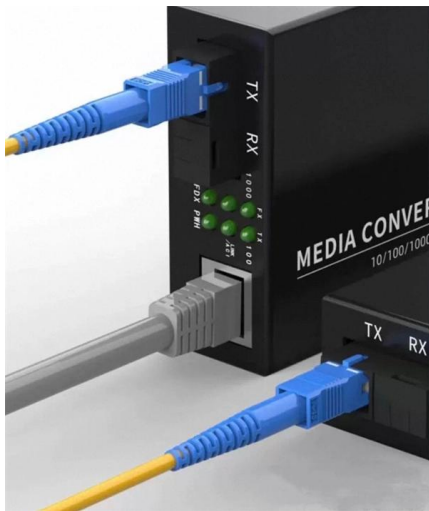

SteelSeries Apex Pro TKL (2023) Review

The SteelSeries Apex Pro TKL 2023 is an excellent gaming keyboard. It has remarkably low latency, and the OmniPoint switches allow you to fine-tune

XU1 battery compatibility

I have a XU1 whipper snipper purchased from Bunnings but out of Warranty model XGT/018 The battery is not holding much charge and I would like to purchase a replacement. However it seems that the