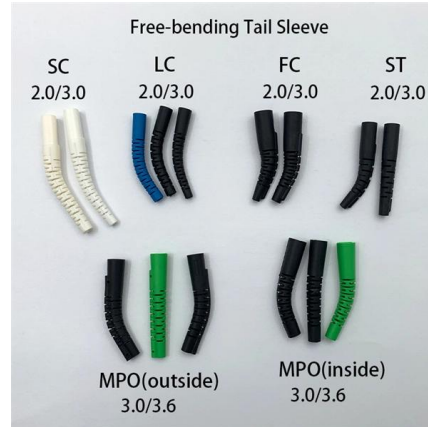

Alibaba : Great Wall CRPS 550W-2000W redundant power

The Great Wall CRPS series offers a range of redundant power supplies designed for high-performance servers. With hot-swappable capabilities and a power range from 550W to 2000W, these units