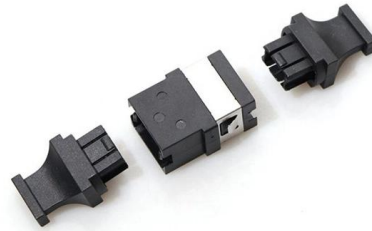

Search Newegg for network cable junction box. Get fast shipping and top-rated customer service.

JTAG Debugger , PowerDebug X51 , Lauterbach

Our PowerDebug X51 is the most advanced debug tool created so far, allowing you to debug remotely and expand it by adding trace and logic analyzer modules for recording chip data and hardware

Beckhoff CU1128 8-port Ethercat Hub Ethernet Powered

Beckhoff CU1128 8-port Ethercat Hub 8 port ethernet hub Information regarding the power supply: Input: 100-240VAC 1.9A Output: 24VDC 3.33A

Ethernet connectors

The combination of its patented over-mold wallplate gasket, twist-lock mating system for data connections and industrial patch cords made from durable industrial

TRIPP LITE Waterproof CAT5E/Cat6 Electrical Junction