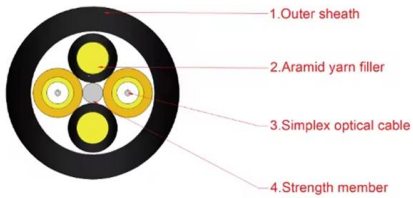

Electrical Junction Box

Waterproof electrical junction box keeps your industrial wall connections clean and dry. IP68 rated to resist dust, debris and excessive moisture.

Ethernet Junction Box

Explore a wide range of our Ethernet Junction Box selection. Find top brands, exclusive offers, and unbeatable prices on eBay UK. Shop now for fast shipping and easy returns!

Amazon : Ethernet Outlet Box

Explore a range of Ethernet wall plates and outlets with RJ45 keystone jacks. Find durable, easy-to-install options for seamless network connectivity.