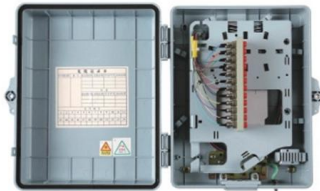

RJ45 Cat6 Junction Box for Ethernet Networking Cable Connection

The RJ45 Cat6 Junction Box offer connection for your Ethernet Networking cables, ensuring reliable data transmission with its inline punchdown coupler design. Crafted fro plastic, this junction box