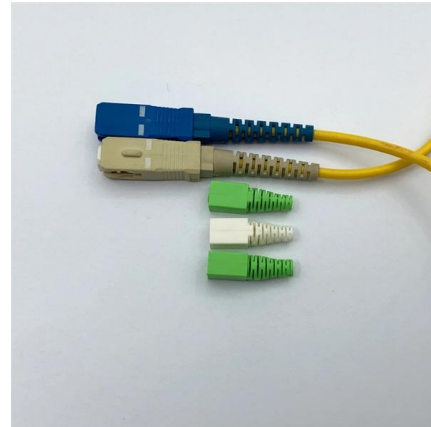

The RJ45 Cat6 Junction Box offer connection for your Ethernet Networking cables, ensuring reliable data transmission with its inline punchdown coupler design. Crafted fro ABS plastic, this junction box

Ethernet Debugger

The Intona Ethernet Debugger is a device to capture all packets between two Gigabit Ethernet devices. It is able to detect data direction, inter-frame gaps, CRC errors

Infrastructure, 8-port junction, EtherCAT, 100 Mbit/s, 24