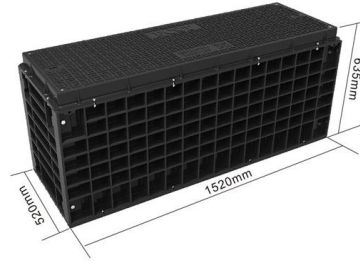

IK channel

The IK channel (K Ca 3.1), which has a conductance of 20-80 pS, is expressed mainly in peripheral tissues such as those of the haematopoietic system, colon, placenta, lung and pancreas.

Hot Sell IP67 Waterproof IK10 Shockproof Accept Custom Color Tool

Hot Sell IP67 Waterproof IK10 Shockproof Accept Custom Color Tool Case Hard Plastic Case Hard Shell Case with Foam