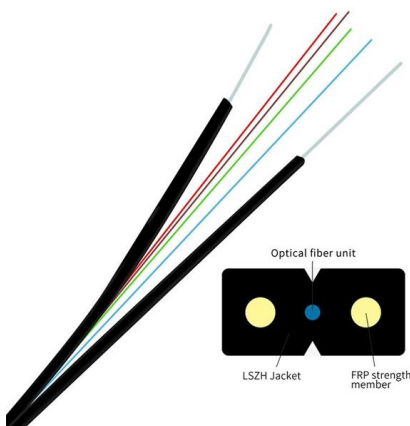

IK10

30 30 ans d'existence 10 K 10 000 références en stock 2000 livraisons par mois en moyenne