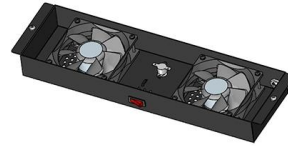

IK10+ Series Extruded 6463 aluminum heat sink channel Thermally independent (rotatable) extruded aluminum heat sink light bars Hinged (captive) lid with tool-less entry Multiple mounting solutions

IK channel activation increases tumor growth and induces differential

This study investigated the differential response to over-expression and activation of a cancer-associated potassium channel, the intermediate conductance calcium-activated potassium

IK 10 enclosure, IK 10 box

These customised TECHNOR® enclosures in AISI 316 L stainless steel, designed for explosive atmospheres in zones 1 & 2 (gases), 21 & 22 (dusts), are available

IP66 & IK10 15W LED Amenity Light

All orders over £50.00 (+VAT) are eligible for free next day delivery. UK mainland only. Scottish highlands & Islands, Northern Ireland, R.O.I & Channel islands excluded. Deliveries which do not