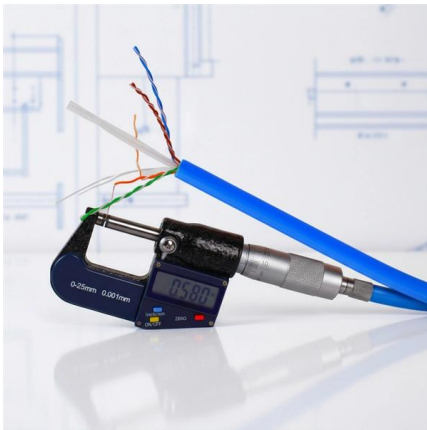

Free download! Cable Trays and Horizontal Racks

Download free BIM objects from over 2 000 manufacturers. Choose among BIM objects for SketchUp, Autodesk, Revit, Vectorworks or ArchiCAD.

Cable Tray Supports & Clamps

These special heavy duty tray hold down cable tray clamps and expansion guides are ideal for fastening tray to C-Channels and beams, such as those found on bridges. They are easy to install and reduce