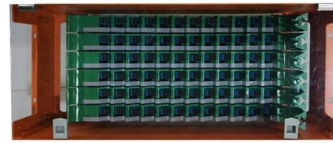

What are Cable Trays & Different Types of Cable Trays

Learn what cable trays are & explore the various types, benefits, and purposes. Gain insights into how electrical cable trays can revolutionize your