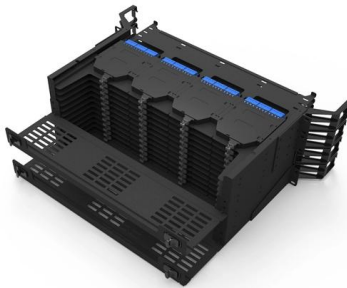

24 Core FTTH IP65 Reinforced ABS Fiber Optic Distribution Box

Serving as a termination point for feeder cables to connect with drop cables, this box integrates fiber splicing, kev sib cais, kev faib tawm, khaws cia, and cable management into a single unit.