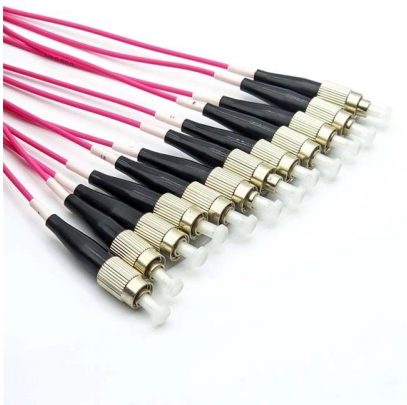

Hybrid Optic-Power Distribution Box 24 fibres

Telhua's Hybrid Optic-Power Distribution Box 24 fibres delivers high-density fiber optic termination with IEC/TIA compliance, IP65 protection, and optimized