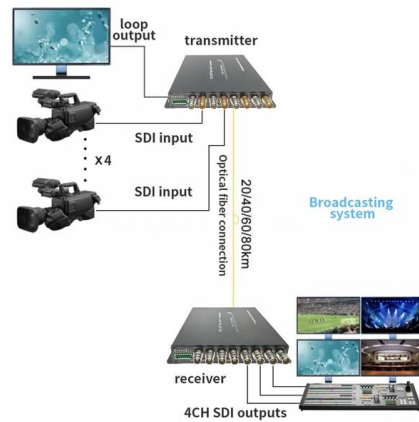

Learn how to choose the most suitable PoE switch for your security camera system to simplify installation, reduce costs, and improve video quality.

Best Network Switches: Add Ports, Speed to Your

We tested several network switches to help find the right one for your needs and budget.

The Definitive Guide To Power Over Ethernet , PoE

What is Power over Ethernet in Networking? Power over Ethernet (PoE) is an innovative technology that passes electric power over twisted-pair

Top 5 Poe Switch Models: The Ultimate Buyer's Guide