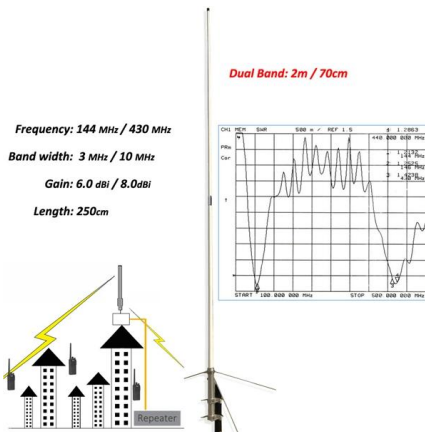

A PoE switch, or Power over Ethernet switch, is a network switch that transmits both electrical power and data through a single Ethernet cable. This

Cisco Switch Selector

Quickly identify the right Cisco switch for your needs, whether you're looking for a new switch or upgrading an old one for an enterprise LAN, a data center,