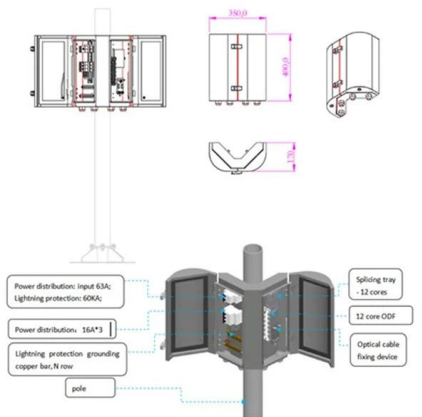

12 port patch panels , Newegg

Direct from BFKK Add to cart Compare Tripp Lite Cat5 / Cat5e Wall-Mount PoE Patch Panel 12-Port 110 568A/B RJ45 (N050-P12) Color: Black Specifications: PoE+-compliant 12-port patch panel manages