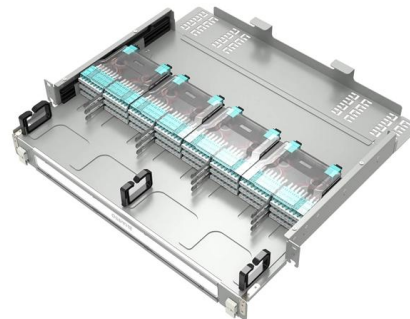

Homeway PoE Switch HW-INAPPOEGB4

Gigabit PoE Switch 4 Port zum Anschluss von 4 x Wi-Fi 6 ax Access Point in der Zentrale, 2 x Uplink und 4 x Downlink Port, integrierte Spannungsversorgung mit 230V-Netzteil gemäß 802.af/at PoE,

4 Port PoE Plus Switch, 65W Power Budget, Hi-PoE

Commercial Grade 4 port PoE switch for security cameras with 65W power budget, one 60W Hi-PoE port, 2 uplink ports, 300m Extend mode, VLAN, PoE Watchdog,

AXIS D8004 unmanaged PoE switch

The palm-sized AXIS D8004 Unmanaged PoE Switch delivers network and power for up to 4 network devices with plug and play installation. Using AXIS D8004 as a

Amazon : Poe Switch

Shop managed and unmanaged PoE switches with varying gigabit port configurations. Build your network with flexible connectivity solutions.

UGREEN Ethernet Switch, 6 Port PoE Switch, 4

About this item More Ports, PoE Ready: UGREEN PoE Switch offers 4 PoE+ (802.3at/af) Gigabit ports (up to 30W each) and 2 Gigabit uplink ports, with a total