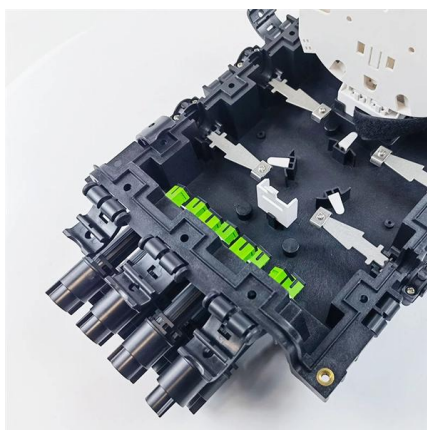

Types of Cable Containment Systems: Trays, Trunks,

Discover the main types of cable containment systems--trays, trunking, and conduits--and learn how to choose the right solution for safe,