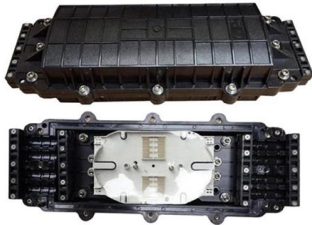

Contact Us

For datasheets, pricing, or custom high-speed optical interconnect solutions, please visit:
<https://www.syropy.com.pl>