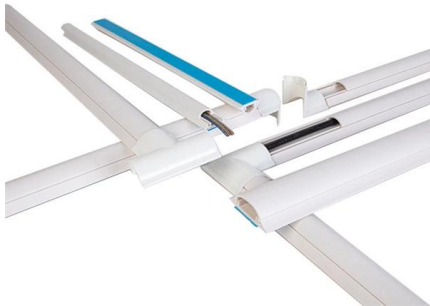

High-Speed Data Transmission with Fiber Optic Splice

Fiber-optic splice boxes ensure continuously reliable data transmission in real-time via fiber optics, enabling cloud-based technologies such

Fiber Optic Contractor Jobs, Employment , Indeed

Locate buried copper and fiber optic cabling
*Initializing set up a box for activation on the fiber network. Perform cable/fiber testing and splicing.

Fiber optic splice boxes

With the capability to accommodate up to 48 fibers through patching or splicing, the FP-19 ensures efficient connectivity in diverse scenarios. The FP-19 package includes essential components for