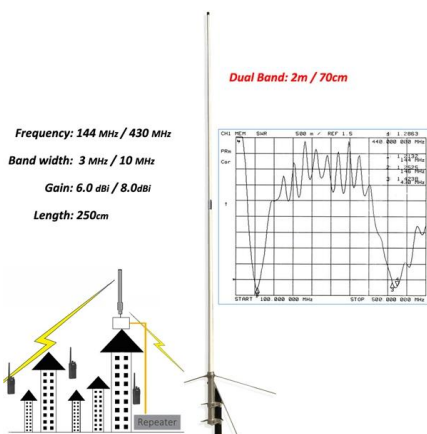

Discover Quality Through Type Cable Trays for Your Needs

Explore our premium through type cable trays designed for efficient cable management. Shop now for the best deals!