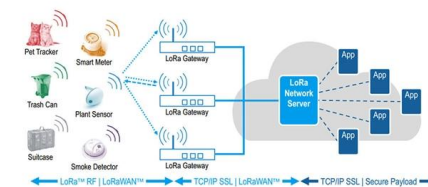

Electrical connectors for reliable, safe and durable solutions

Stäubli develops electrical connectors for renewable energies, industrial and automation applications, power transmission and distribution, E-mobility, railway,

MU Adapter

SENKO MU Patch Panel Adapters are available in simplex, duplex and 8-port configurations, with zirconia sleeve for high-precision alignment. MU Connectors are also available in