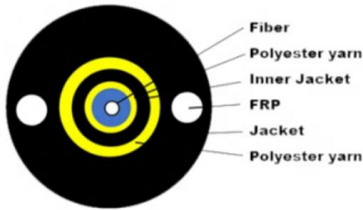

MU Connectors

The MU Fiber Optic Connector, or Miniature Unit Connector, is used for compact multiple optical connectors and a self-retentive mechanism for backplane applications.

MU Connectors & Adapters

These MU Connectors are available in either 2 mm or 900 mm boot types. Our MU adapters feature the same quality and reliability found in the SC adapter, plus all

Top Forged Components Manufacturer In Mali , Harshvijayexim

Offering high-quality springs, washers, steel bars, pins, and precision components designed for durability, accuracy, and reliable industrial use.

MU Connectors

BBN International supplies Seikoh Giken, fibre optics, fiber optics, Optical Connector, MU, SMU-