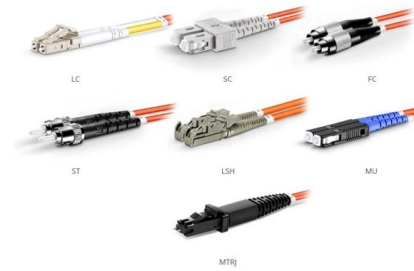

MU Type Fiber Optic Connectors

MU Backplane connector has a self-holding mechanism which does not transfer any force on the back panel when both side of connector assemblies are fully connected. Back panel side connectors can

High Frequency RF Connectors and Adapters , Molex

High-Frequency RF Connectors and Adapters offer versatile, robust, reusable, compact and easy-to-install high-frequency coaxial connections. Designed for

MU Adaptor - WCFO

WCFO designs and manufactures a full family of MU products including a full line of MU adapters. The MU Adapters are available in simplex, duplex and eight port

MU 900um Connectors

MU-J connector is the same as the MU, but without the outer housing, used in back panel solutions and high-density situations where tight fits are necessary. FOLINK MU Connectors are fully compatible