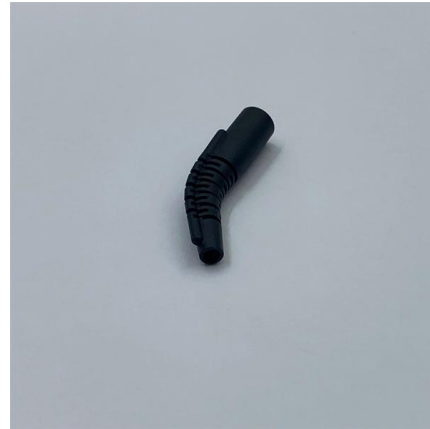

High-precision connectors for Mali MU

High-precision connectors for Mali MU

MU Fiber Optic Connector

So MU is a small form factor SC. MU fiber connector represent the trend of the new generation fiber connectors to be smaller, thus they could fit for dense installations.

Fiber Optic Connector MU

MU connector was developed by NTT. It is similar to SC connector with half size and has the same push/pull style. It is with a 1.25 mm ferrule and can fit 2 channels in

Mu Metal Core Manufacturer, Mu Metal Shielding

MU Connectors

Models meet Telcordia test specification GR-326-CORE are also available Satisfies Vertical Burning Test for Classifying Materials UL94V-0 (excluding cap) Unique design for quick assembly while

MU Connector, MU Adapter, MU Coupler / Fiberwe Technologies Co.,

MU connectors and adapters were developed by NTT, and have push-pull function. The connectors are composed of plastic housing and 1.25 mm zirconia ferrules. These products, called as "mini SC,"