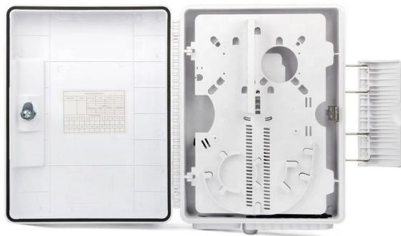

Outdoor Electrical Enclosures - Weatherproof NEMA

Outdoor enclosures are built to withstand rain, snow, sunlight, humidity, and washdowns --providing secure, weatherproof protection for electrical, electronic,

Legrand AV Brands Warranty Information , Legrand AV

Legrand AV authorized sellers are responsible for facilitating the service of Products under warranty with Legrand AV. To initiate such service based upon a manufacturing defect, please contact Customer

IP67 Waterproof ABS Junction Box - Outdoor Enclosure

Protect your electrical systems in any environment with our IP67-rated ABS plastic waterproof junction box. Designed for outdoor and industrial use, this F-type

Exterior Electrical Boxes: 5 Best