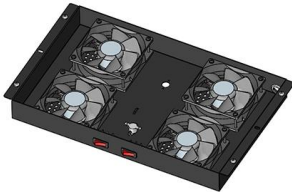

Outdoor Outlet Boxes: Lighting Explained

Outdoor outlet boxes play a crucial role in the lighting and electrical setup for outdoor spaces. These specialized enclosures not only ensure the safety and functionality of electrical components but also