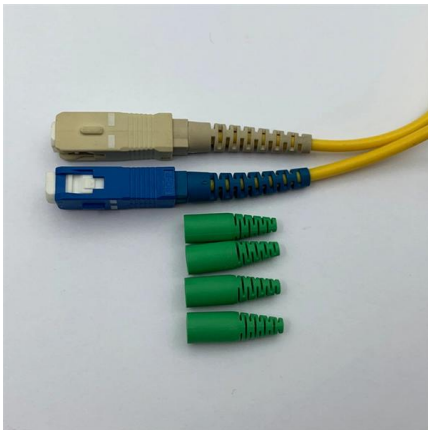

Use , Lowe's

Check availability for durable weatherproof electrical boxes that protect wiring from moisture and debris in demanding outdoor and exterior installations.

How to Protect Outdoor Electrical Connections

Knowing how to protect outdoor electrical connections ensures your home remains safe, functional, and compliant with electrical codes. In this blog,

Andrews Fabrication

We are a trusted supplier of bussed weatherheads, bussed gutters, and busducts, along with a wide range of service entrance enclosures available in various sizes