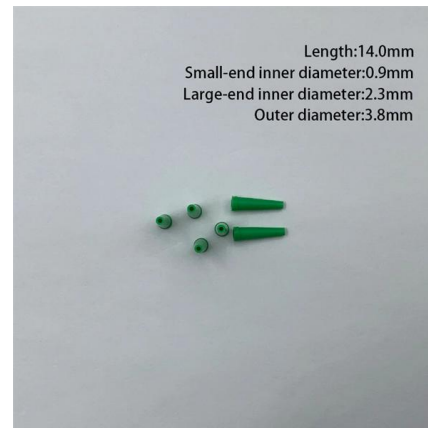

FasClamp Fiber Optic Cable Clamp System

By gripping the cables, this clamp can be used in any prepping or splicing scenario without being limited to enclosure style. Fasclamp and FasclampXL allow splicers

IP68 Cable Glands , Cable Grommets , Strain Relief , OKW

High protection IP68 cable glands, M12 - M32, with sealing ring for external threads. Space saving Quickfix cable glands and cable grommets. View range..