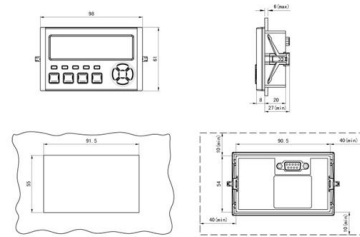

Rack-mount fiber termination box: Preferred for high-density network cabinets. A well-chosen fiber terminal box prevents connector contamination and

55-75mm Plastic Cable Clamps

Fiberinthebox Supply high voltage cable clamp, plastic cable clamps. And the High-voltage cable clamp type: Extra Small 20-36mm, Small 36-52mm, Medium 55-75mm, Large 75-95mm, King 90-150mm.