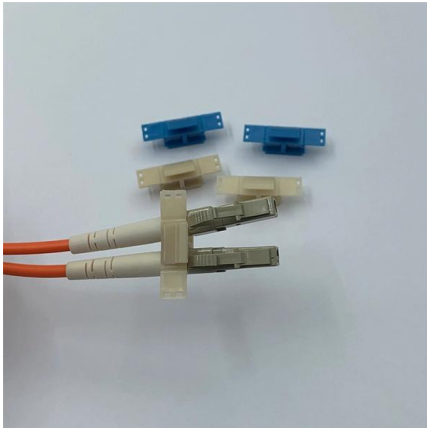

Armored 30-meter HDMI cable with hooded IP68 connectors protects your 4K video applications in outdoor and industrial spaces where

Fiber Optic Clamp

Fiber optic clamps are core hardware used to secure and protect overhead optical cables (such as ADSS and OPGW cables), ensuring stable operation in complex

IP68 Cable Connectors - Mouser

IP68 Cable Connectors are available at Mouser Electronics. Mouser offers inventory, pricing, & datasheets for IP68 Cable Connectors.

Fiber Optic Cable Clamp & Bracket

We supply various clamps and brackets for ADSS or drop cable install solutions. Cable clamp and bracket are very important factor during telecommunication projects.

Optotec Fiber Optic Closure upto 144 splices, height

Fiber Optic Closure Optotec CODC2 Compact CODC2 closures is a family of watertight IP68 (IEC 529) enclosures suitable for traditional cables and micro