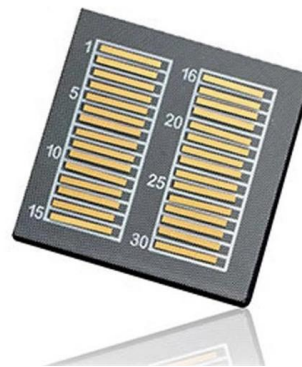

As fiber optic infrastructure expands across urban and rural environments, securing aerial fiber optic cables (ADSS / GYTS / GYXTW / figure

IP68 cable gland

Find your ip68 cable gland easily amongst the 420 products from the leading brands (Essentra Components, norelem, HUMMEL,) on DirectIndustry, the industry specialist for your professional

Armored HDMI Active Optical Cable (AOC) 4k @ 60Hz 18 Gbps HDR IP68

Armored 30-meter HDMI cable with hooded IP68 connectors protects your 4K video applications in outdoor and industrial spaces where

IP68 Print v2 web