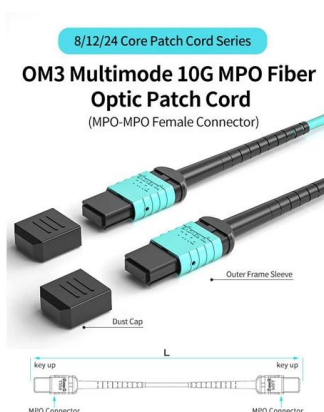

English to Hindi Translator

Explore and run AI code with Kaggle Notebooks , Using data from Hindi_English_Truncated_Corpus