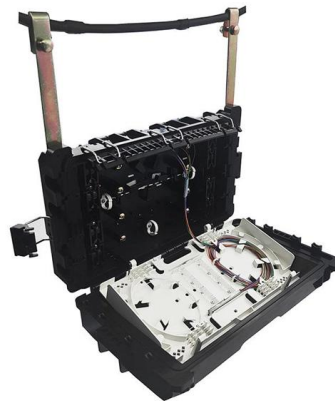

Bangladesh High Commission, London

A 16-member cabinet of Advisers comprising eminent persons from all walks of the society also took oath under His Excellency Mohammed Shahabuddin, Hon'ble