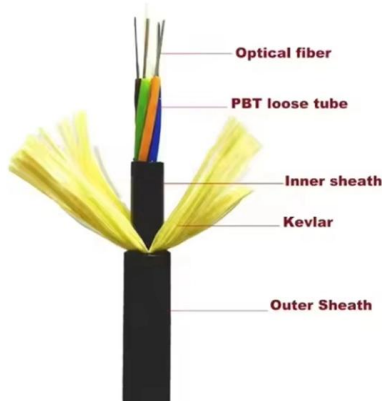

Microsoft 365 Copilot

Discover Microsoft 365 Copilot--your AI productivity assistant. Chat, search, create, and get started with AI-powered tools for work and home.