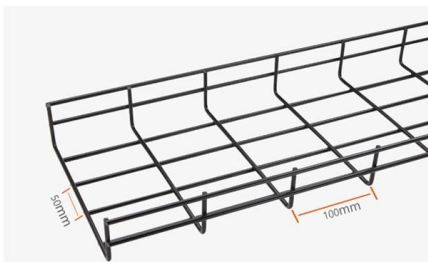

Dramm Hanging Basket Handle

Hanging Basket Handles offer a 90° curve in the top of handle so you can water directly into a hanging basket. Available in 36 and 48-inch lengths, Use with any 170 series Water Breaker to water hanging