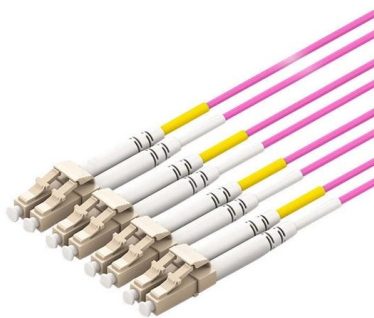

Hanging basket distribution box handle

Hanging basket distribution box handle

- TELECOM CABINET
- BRAND NEW ORIGINAL
- HIGH-EFFICIENCY

Electric hanging basket distribution box handle exterior wall high

Similar Products Add to My Tags Item specifics Specifications Description Brand: Shotoku Series: Distribution Box accessories Model: The control handle Color classification: Electrical cabinet handle

Hanging Basket Kit

The Hanging Basket Drip Irrigation Kit is the easiest, most efficient way to automatically water up to 20 elevated plants with zero hassle. This

Electric Hoist Basket Distribution Box Accessories New Red and

Find multi-tier hanging baskets ideal for wall mounting or over-door use. Enhance your home organisation with quality storage solutions.

Basket Distribution Trolley with optional Hook-On End Basket

SHS Handling Solutions stockists of Basket Distribution Trolley with optional Hook-On End Basket. Explore Our Range of handling equipment. Order Today!

Spectrum Large Wire Basket with Handle Black Metal

Spectrum Large Wire Basket with Handle Black Metal Utility Storage Bin for Organizing Kitchen Pantry Cabinets Closet and Garage Shelves, Steel Metal

Distribution Box Handle/ Round handle MK943_MAKE Hardware