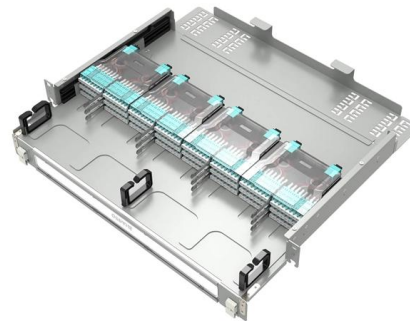

Hanging basket distribution box handle

Hanging basket distribution box handle

- TELECOM CABINET
- BRAND NEW ORIGINAL
- HIGH-EFFICIENCY

Electric hanging basket distribution box handle exterior wall high

Similar Products Add to My Tags Item specifics Specifications Description Brand: Shotoku Series: Distribution Box accessories Model: The control handle Color classification: Electrical cabinet handle

Basket Tray Cable Management Systems

Explore our versatile Basket Tray systems for efficient cable management! Choose from EZ, HDG, or Stainless Steel trays to meet your needs.

Amazon : Hanging Mail Basket

Get organized with stylish hanging mail baskets. Discover wall-mounted solutions perfect for managing mail and keeping spaces clutter-free.

Handi-Reach Handle - Dramm Lawn & Garden

Perfect for hanging baskets and window boxes. These handles are usually paired with a narrow 170 style Dramm WaterBreaker Nozzle and a reduced water flow to target the basket or box container

Hanging Basket Kit

The Hanging Basket Drip Irrigation Kit is the easiest, most efficient way to automatically water up to 20 elevated plants with zero hassle. This

Electric Hoist Basket Distribution Box Accessories New Red and