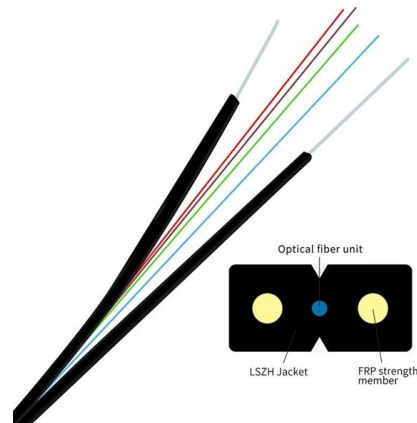

Dramm Hanging Basket Handle

Hanging Basket Handles offer a 90° curve in the top of handle so you can water directly into a hanging basket. Available in 36 and 48-inch lengths, Use with any 170 series Water Breaker to water hanging