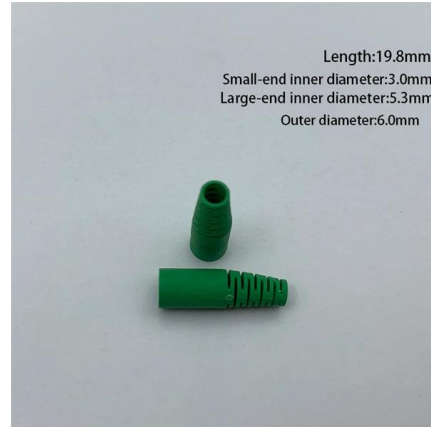

Handi-Reach Handle - Dramm Lawn & Garden

Perfect for hanging baskets and window boxes. These handles are usually paired with a narrow 170 style Dramm WaterBreaker Nozzle and a reduced water flow to target the basket or box container

Hanging Basket Kit

The Hanging Basket Drip Irrigation Kit is the easiest, most efficient way to automatically water up to 20 elevated plants with zero hassle. This

Electric Hoist Basket Distribution Box Accessories New Red and

Thank you so much ?If you have a quality problem for the goods you sign, please contact the customer service to handle it.We will give a solution, please rest assured. Your satisfaction is our