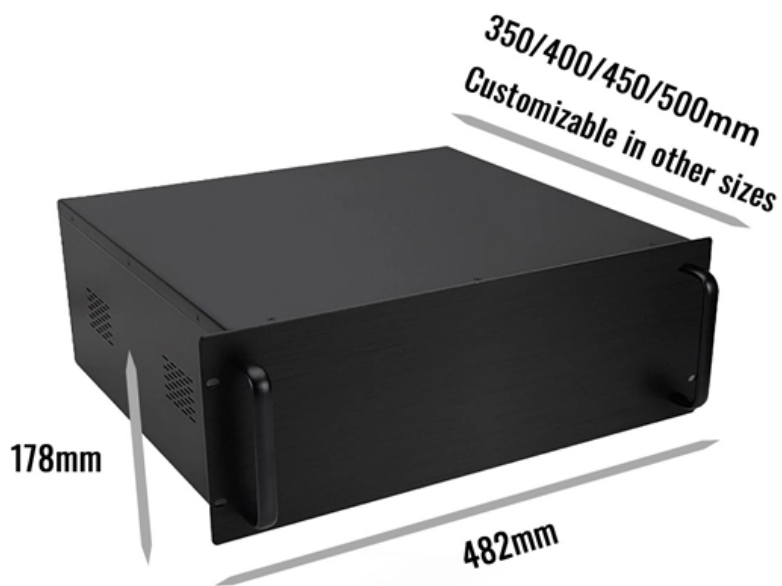

Hanging basket distribution box handle

Hanging basket distribution box handle

- TELECOM CABINET
- BRAND NEW ORIGINAL
- HIGH-EFFICIENCY

Electric hanging basket distribution box handle exterior wall high

Similar Products Add to My Tags Item specifics Specifications Description Brand: Shotoku Series: Distribution Box accessories Model: The control handle Color classification: Electrical cabinet handle

Orbit 56318 Hanging Basket Drip Irrigation Drip

The 56318 Hanging Basket Drip Watering Kit includes a 1-Outlet Digital Hose Faucet Timer. The digital timer offers oversized features for ease of use, a manual rain