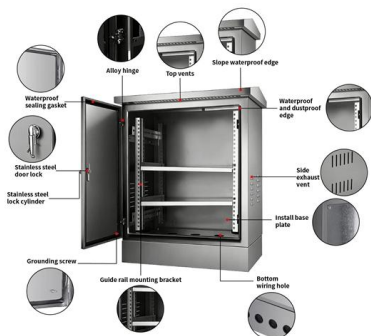

25g ethernet switches , Newegg

Search Newegg for 25g ethernet switches. Get fast shipping and top-rated customer service.