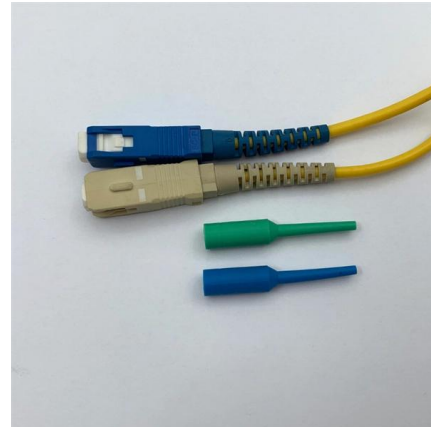

SS Cable Tray In Guatemala

SS Cable Tray comes in a variety of sizes, shapes, and configurations, allowing it to be adapted to various applications. It can be easily cut, shaped, or formed to meet specific requirements. it is used

Contact Us

For datasheets, pricing, or custom high-speed optical interconnect solutions, please visit:

<https://www.syropy.com.pl>