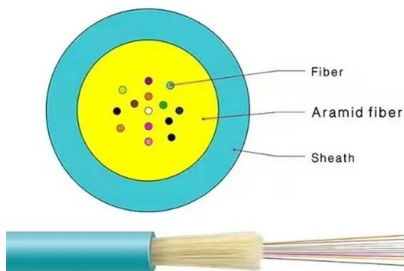

Walraven Cable Tray Support

Walraven Cable Tray Support As buildings house more and more devices and systems requiring structured cabling, the need for sturdy cable tray support