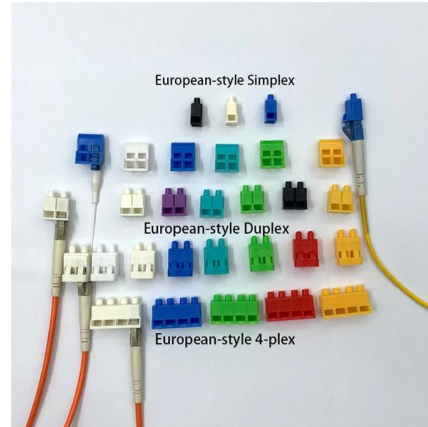

Intelite , Vive La Tecnología en Guatemala

Intelite , Vive La Tecnología en Guatemala