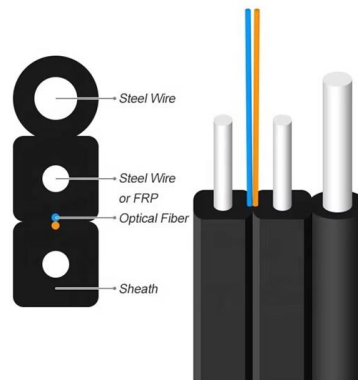

Guangwei OTDR Fiber Optic Tester S20 Pro

Guangwei OTDR Fiber Optic Tester S20 Pro

Fluke OptiFiber Pro Quad OTDR V2 kit with Wi-Fi

Fluke Networks' OptiFiber Pro is the industry's first OTDR built from the ground up to meet the challenges of enterprise fiber optic infrastructures. OptiFiber Pro OTDR's ultra-short dead zones

Fiber OTDR , OTDR Fiber Tester , OTDR Machine

Explore advanced fiber testing with customizable dynamic range, multi-wavelength support, VFL, power meter, and a 7-inch TFT-LCD display. High-performance

FHO5000-T43F PRO PON OTDR-Grandway OTDR