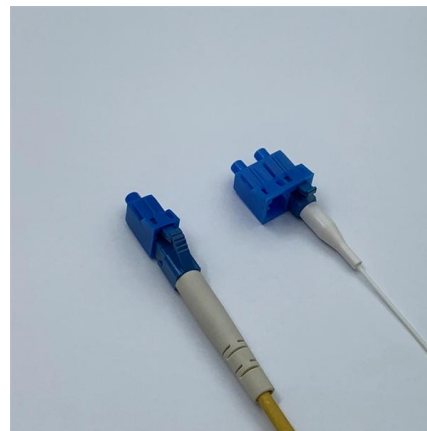

Amazon : Otdr Fiber Optic Tester

Signal fire Fiber Optic Tools OTDR Fiber Tester, 1550nm Mini OTDR Mult-Function Tester, Optical Light Source W/Built in OPM/OLS/VFL, Test Rang 0.1-80Km Dynamic Range -50dB~26dBm