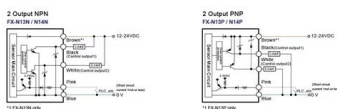

OTDRs for Fiber Optic Testing ,

Our devices are equipped with all the features you need to test your fiber optic networks with high precision and performance. With stock delivery and special project pricing, we are here to ensure the

Running an OTDR test with the Fluke Networks OptiFiber(TM) Pro

In this video Mike Pennacchi of Network Protocol Specialists, LLC goes through the process of verifying multimode launch fibers and running an Auto OTDR test on the Fluke Networks OptiFiber(TM) Pro.

Mini-Pro OTDR Fiber Optic Tester

Mini pro OTDR fiber tester with dual-wavelength 1310/1550nm, dynamic range 22/20dB, can quickly and accurately detect the location and type of fiber optic

FHO5000 Series OTDR-Grandway OTDR Optical Time

Functions FHO5000 series OTDR is multi functional fiber testing tool. For different optical network test, multiple wavelength combinations and dynamic ranges are