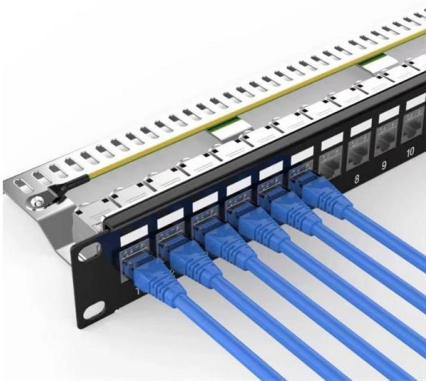

FLEXODIN® is used where the mechanical properties of EASYFLEX® are not sufficient. It is ideal for electrical installations within and under the plaster,

Coflex®

It easily closes again to offer protection and tidiness. It is ideal to organize cables in outdoor facilities: solar panels, satellite TV as well as in alkaline environments: