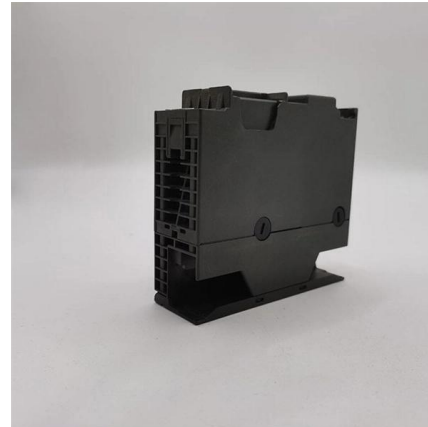

FLEXODIN® is used where the mechanical properties of EASYFLEX® are not sufficient. It is ideal for electrical installations within and under the plaster,

Coflex®

It easily closes again to offer protection and tidiness. It is ideal to organize cables in outdoor facilities: solar panels, satellite TV as well as in alkaline environments: