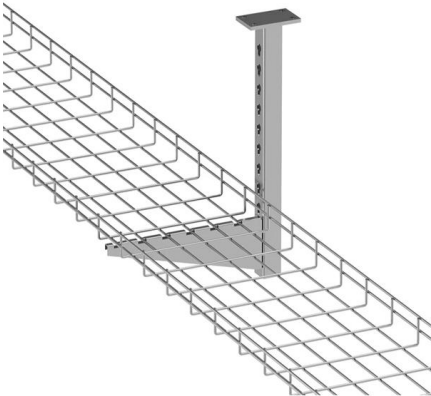

Cosmoflex® Medium

This corrugated conduit is very flexible while maintaining its original diameter. The specially designed internal spirals ensure minimal friction to the electrical wires

Plastic conduit systems for buried underground networks

Following the method of co-extrusion a third independent layer of longitudinal lines, of indelible color, is incorporated, during the production process, on the outer conduit's corrugated wall creating a long

11 Types Of Electrical Conduit A Guide To Conduit Pipes

Unlike rigid conduit types, ENT has a smooth, round shape with a corrugated exterior that allows for increased flexibility,

Everything You Need to Know About Solar Conduit