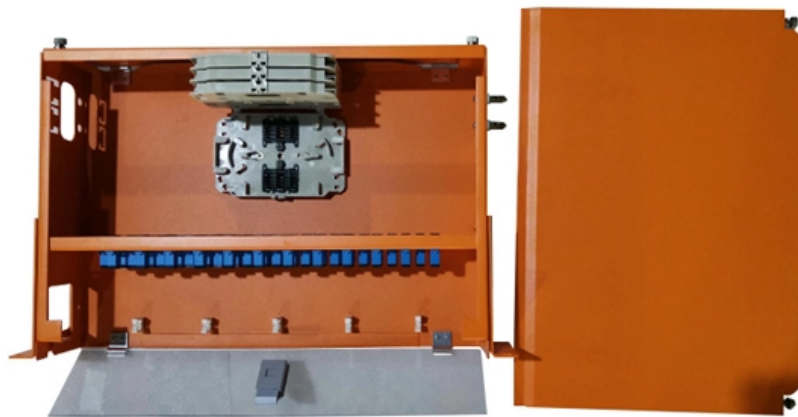

Government and Enterprise Intelligent Power Distribution Cabinet Brand

Government and Enterprise Intelligent Power Distribution Cabinet E

High Density PDUs for Data Centers

Explore nVent's range of high AMP PDU products tailored for AI applications. These solutions offer robust power capabilities, ensuring that your critical systems

Power Distribution Cabinet - Types, Functions & Uses

A power distribution cabinet is a critical part of modern electrical systems. It helps protect, control, and distribute electricity safely in industrial,

Energix-P40 Power Distribution Cabinet

Energix-P40 Power Distribution Cabinet As a power distribution unit, PDU provides stable and reliable power to IT racks on the outgoing side and is widely used in data centers. The product has the

Cabinet Power Distribution Units (PDUs) for Data

Cabinet Power Distribution Units (PDUs) are a type of PDU that is specifically designed to be mounted in a server cabinet or enclosure to provide power

Power Switching and Distribution Cabinets