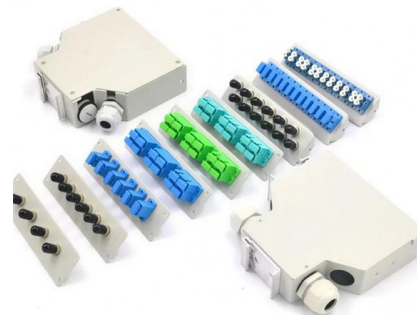

GJXFH-2

Buy GJXFH-2 FTTH Drop Cable for efficient, high-performance fiber optic installations. This reliable FTTH drop cable offers excellent signal quality with

FTTH Bow-Type Drop Cable GJXFH Fiber Optic Cable

> In FTTH application, low-cost and good adaptability, meet design and conntion requirement for all kinds of drop cable; excellent anti-curved ability,