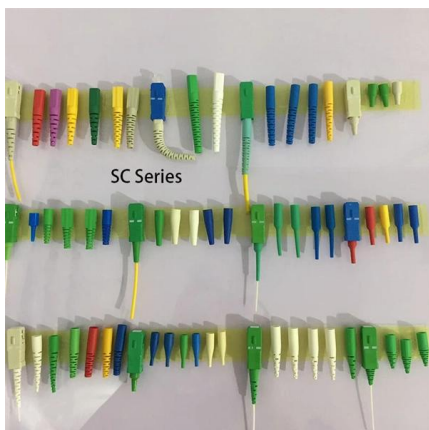

SOPTO

GJXFH bow-type drop cables: non-metal GFRP/KFRP strength members, LSZH jackets, G.652D/G.657.A1/A2/OM3, 1-4 cores (indoor/outdoor).