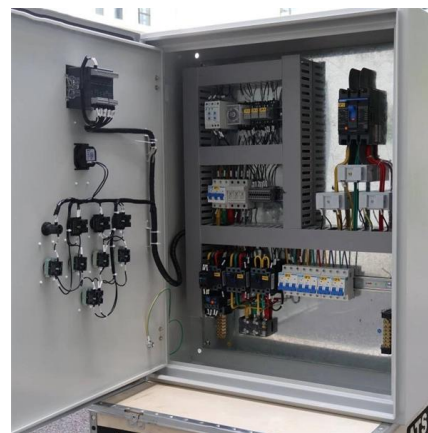

TP-Link ES210GMP Desktop Switch Price in Bangladesh

TP-Link Omada ES210GMP smart PoE+ switch offers 123W PoE power, cloud management, and Gigabit networking for business use.