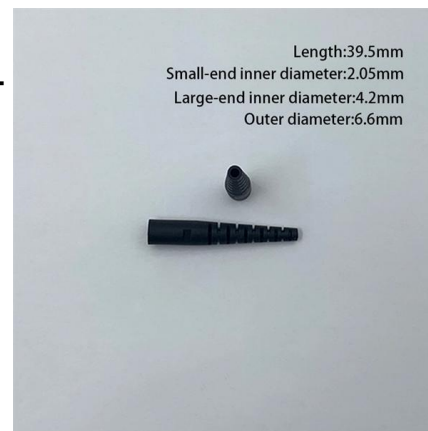

Contact Us

For datasheets, pricing, or custom high-speed optical interconnect solutions, please visit:
<https://www.syropy.com.pl>