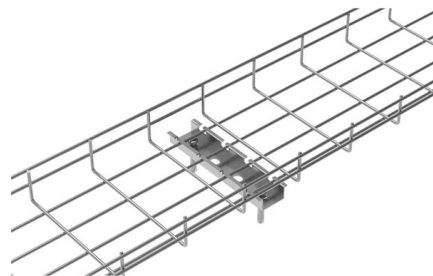

## German Fiber Optic Terminal Box 8-core

---

### **8 Core FTTH Fiber Distribution Enclosure, Fiber Optical Terminal Box**

The 8-core fiber distribution box integrates the functions of splicing, branching, and wiring transmission for optical transmission terminals. It effectively terminates, protects, and manages fiber cables,

### **FTTX 8 Cores Fiber Terminal Box**

The 8 Cores Fiber Terminal Box is a device that is used in fiber optic communication networks to protect and manage fiber optic cables. It provides a termination point