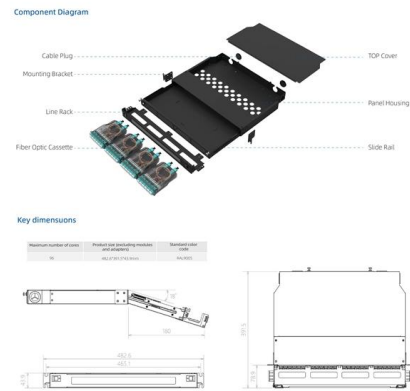

S00004107-56a-aluminum-straight-section-56-standard-rung-ladder

S00004107-56a-aluminum-straight-section-56-standard-rung-ladder

Aluminum Cable Tray

Shop Aluminum Cable Tray and other Rooftops products. Straight Aluminum Ladder Tray, 45° Horizontal Bends and more.

Aluminum cable tray groove

About aluminum cable tray groove Streamline your cable management setup with the cable trays available from Alibaba . Our cable management store features wholesale ladders, baskets and