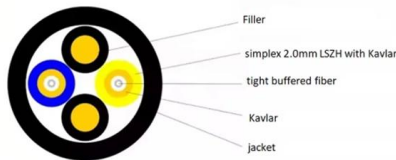

FibrePlus Optical Patch Panel

PRODUCT PACKAGING o Panels are individually boxed complete with the internal cable management kit as standard.