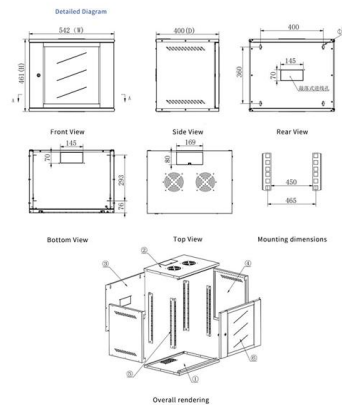

12 Port Sliding Fiber Patch Panel For SC LC Option-

This 12 port rack-mounted fiber patch panel is available to be pre-terminated various adapter (like sc and lc in simplex or duplex) and 12 or 24 strand pigtail with single

Understanding Fiber Patch Panels: A Comprehensive

A: A 24-core fiber optic cable means a fiber optic cable having a bundle of 24 individual optic fibers. For example, in patch panel installations, A 24

Fiber Optic Patch Panels and Enclosures

Fiber Optic Patch Panels comprise of various products that can support the optical fibers termination or fusion splicing works. They are usually deployed to store