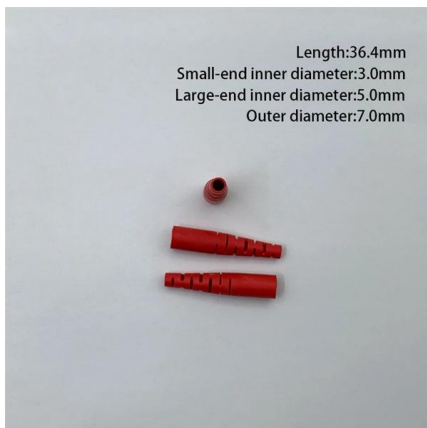

24 Core Fiber Optic Patch Panel APC

Description 1U 24 core optical fiber patch panel with 24pcs SC APC SX adapters Rack mount patch panel is mainly used for connection and storage between