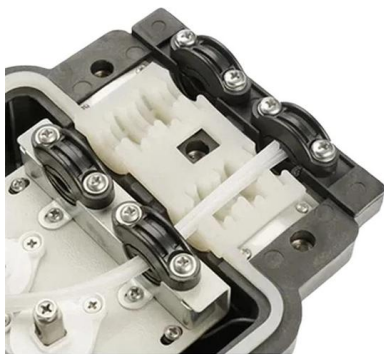

German 24-core fiber optic patch panel

German 24-core fiber optic patch panel

24 Port Fiber Optic Patch Panel

The 24 port fiber optic patch panel is reliable fiber optic organization and distribution products, it is sliding type, convenient for operations and maintenance, The 24

12-24 Core Fiber Optic Patch Panel for Cable Management

The 12-24 Core Fiber Optic Patch Panel is made of durable cold roll steel, supporting up to 48 fibers. Designed for data centers and

Fiber Optic Connector Types: A Beginners Guide