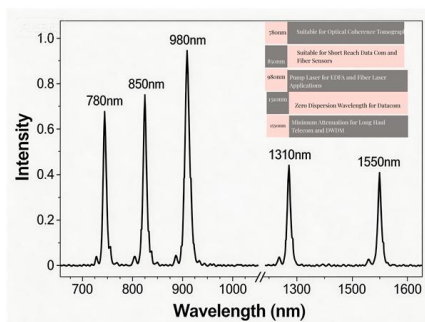

Industrial Networking Products & Communication

Our industrial network switches include Layer 3/2 managed/unmanaged, PoE, DIN-rail, and Industrial 10G switches, ensuring seamless connectivity and easy