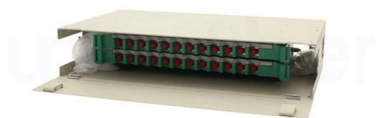

1U Fiber Optic Patch Panel SC 24 Port, Swing-out Tray

This 1U fiber optic patch panel SC 24 port features a swing-out tray, which gives more space to do optical fiber splicing, termination, distribution, cable management outside.

SC Fiber Optic Panels Efficient Connectivity , Ozark Solutions

Discover SC fiber optic panels for reliable high speed network connectivity, optimized performance for data center enterprise and cloud systems with quality solutions.

DwyerOmega , Shop for Sensing, Monitoring and

Explore DwyerOmega's comprehensive range of industrial sensing, monitoring, and control solutions from thermocouples to pressure transducers engineered for

Fiber Optic Panels

Reserve space for future fiber optic needs with our blank fiber adapter panel. This panel snaps in for easy expansion and compliance with TIA/EIA-568-C.3 standards.