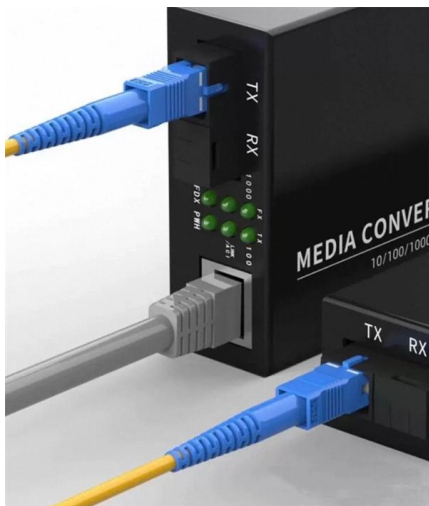

Cable Trays

Cable trays are commonly made of galvanized steel, stainless steel cable trays or aluminum sheets. On specific demand, we can also provide cable trays made of glass-fiber reinforced plastic. Unlike