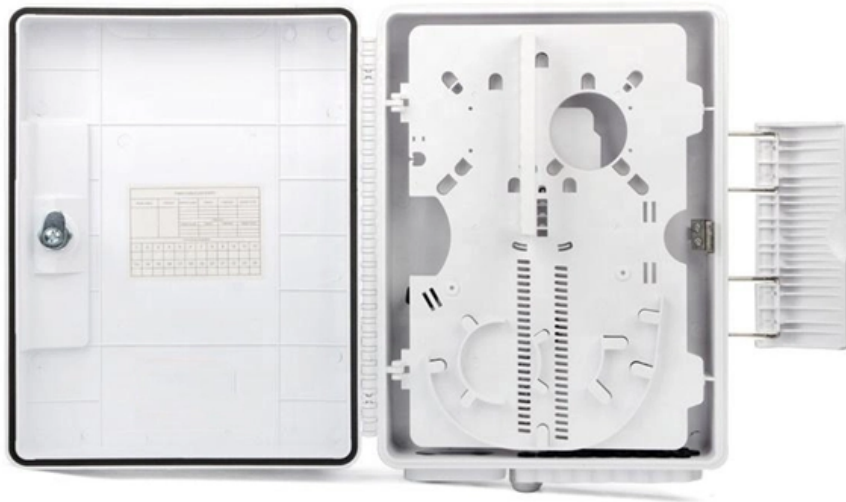

Gaoyou Stainless Steel Cable Tray Models

Gaoyou Stainless Steel Cable Tray Models

cable tray

The GrabCAD Library offers millions of free CAD designs, CAD files, and 3D models. Join the GrabCAD Community today to gain access and download!

Steel cable tray

The flexible coupler provides easy installation without measuring and cutting cable tray side rails. Once installed, the coupler allows for electrical continuity, therefore eliminating the requirement for a

Durable Stainless Steel Construction - Made from high-quality 304 stainless steel with a chrome finish, ensuring long-lasting durability and corrosion resistance.

304 Stainless Steel Ladder Tray

C-Channel Swage Ladder tray systems are a cost effective alternative and allow for easy installation of cables by electricians as well as future access for adding or removing cable runs. All models are UL