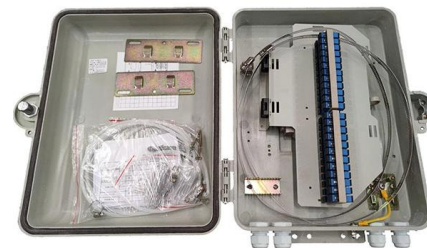

Cable Trays

Cable trays are commonly made of galvanized steel, stainless steel cable trays or aluminum sheets. On specific demand, we can also provide cable trays made of glass-fiber reinforced plastic. Unlike