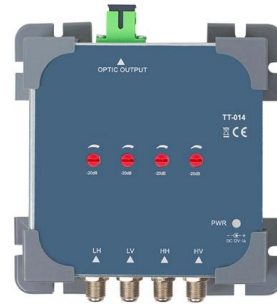

Optical Modules

From data centers to telecom, short or long range, optical modules are ideal for large, efficient data transfers. Optical modules can range in size and bandwidth,

B12A8 GMC Code

Repair Information for B12A8 GMC code. Learn what Optical Media Drive Theft Locked means, location and how to repair.