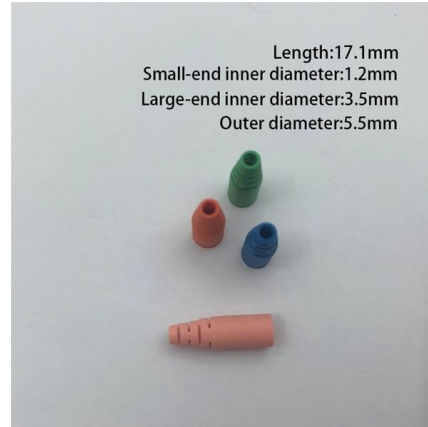

Technical note / Optics modules

1. Overview The optics module is comprised of Si photodiodes, optical components, and current-to-voltage conversion circuit. Our lineup includes filter type spectroscopic modules (C13398 series)

800 Gbps Optical Modules

MACOM delivers industry widest portfolio of chip-sets for 800Gbps (8x106Gbps) optical modules. These devices are typically used with VCSEL lasers and Photodectors for optical transmission over multi