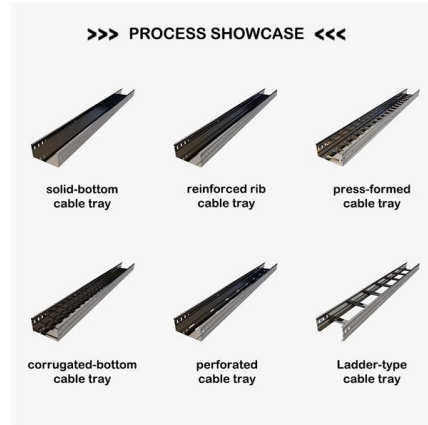

As demand for OPGW cables increases, understanding their pricing becomes crucial for utilities and telecommunications companies. This article