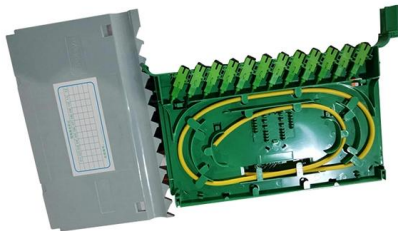

FTTH G.657A2 OPGW Field Type Optical Hybrid Fibre Cable for

Model Number G.657A2 optic cable Dimension (HxWxD) 6.5 mm x 6 mm x 27mm Brand Name OEM Pseudolaric acid Optical Hybrid Optic Cable Type Fiber Optic Cable Sheath material White: Low