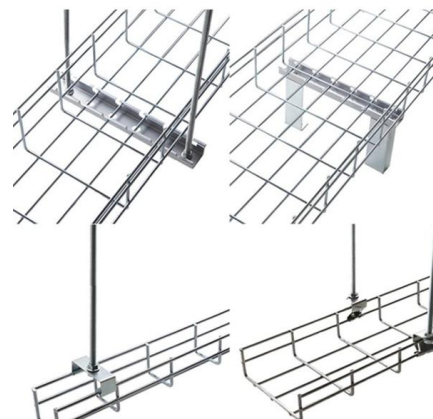

Smart Patch Panel Arteor,Data,Commercial , Legrand

Smart Patching for fibre and copper Provides an intelligent and efficient patch management system for complex networks and data centres.FOR FURTHER INFORMATION,