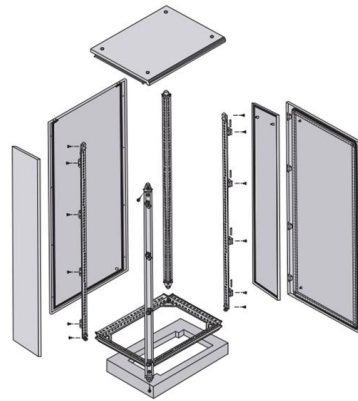

Patch Panels , Leviton Network Solutions

Leviton offers the industry's largest selection of high-quality copper and fiber optic patch panels to support the latest technologies and provide ideal configurations