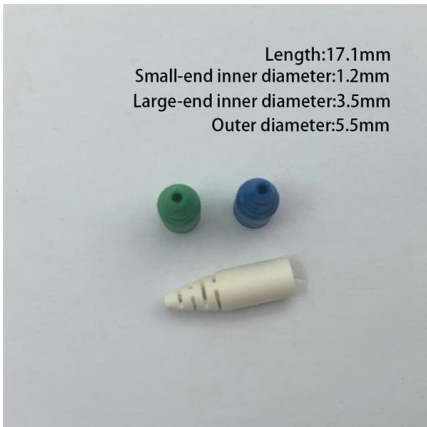

PowerPact B-Frame Circuit Breaker Enclosure, NEMA 3R

Shop PowerPact B-Frame Circuit Breaker Enclosure, NEMA 3R By Square D (Schneider Electric) (B125RB) At Graybar, Your Trusted Resource For Circuit

G Frame Circuit Breaker Product Guide

The Siemens GG circuit breaker is a compact, industrial design thermal magnetic breaker with valuable features for the global markets. These features include a design that meets multi-national standards,

Electric cabinet and modular circuit breakers

Residual current circuit breakers Overcurrent circuit breakers Motor breakers Surge arresters Switch disconnectors Electric cabinet components - tasks All incoming and outgoing