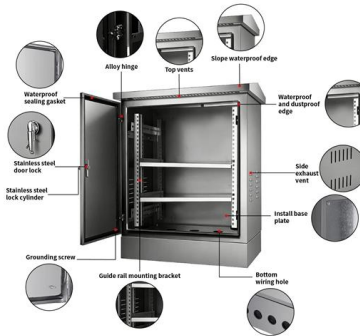

24A Compact 4 Way Connector Terminal Block Red

Wago 24A Compact 4 Way Connector Terminal Block Red (Pack of 100) Part Code: 2273-204 Stock Code: 1530-5014 No reviews